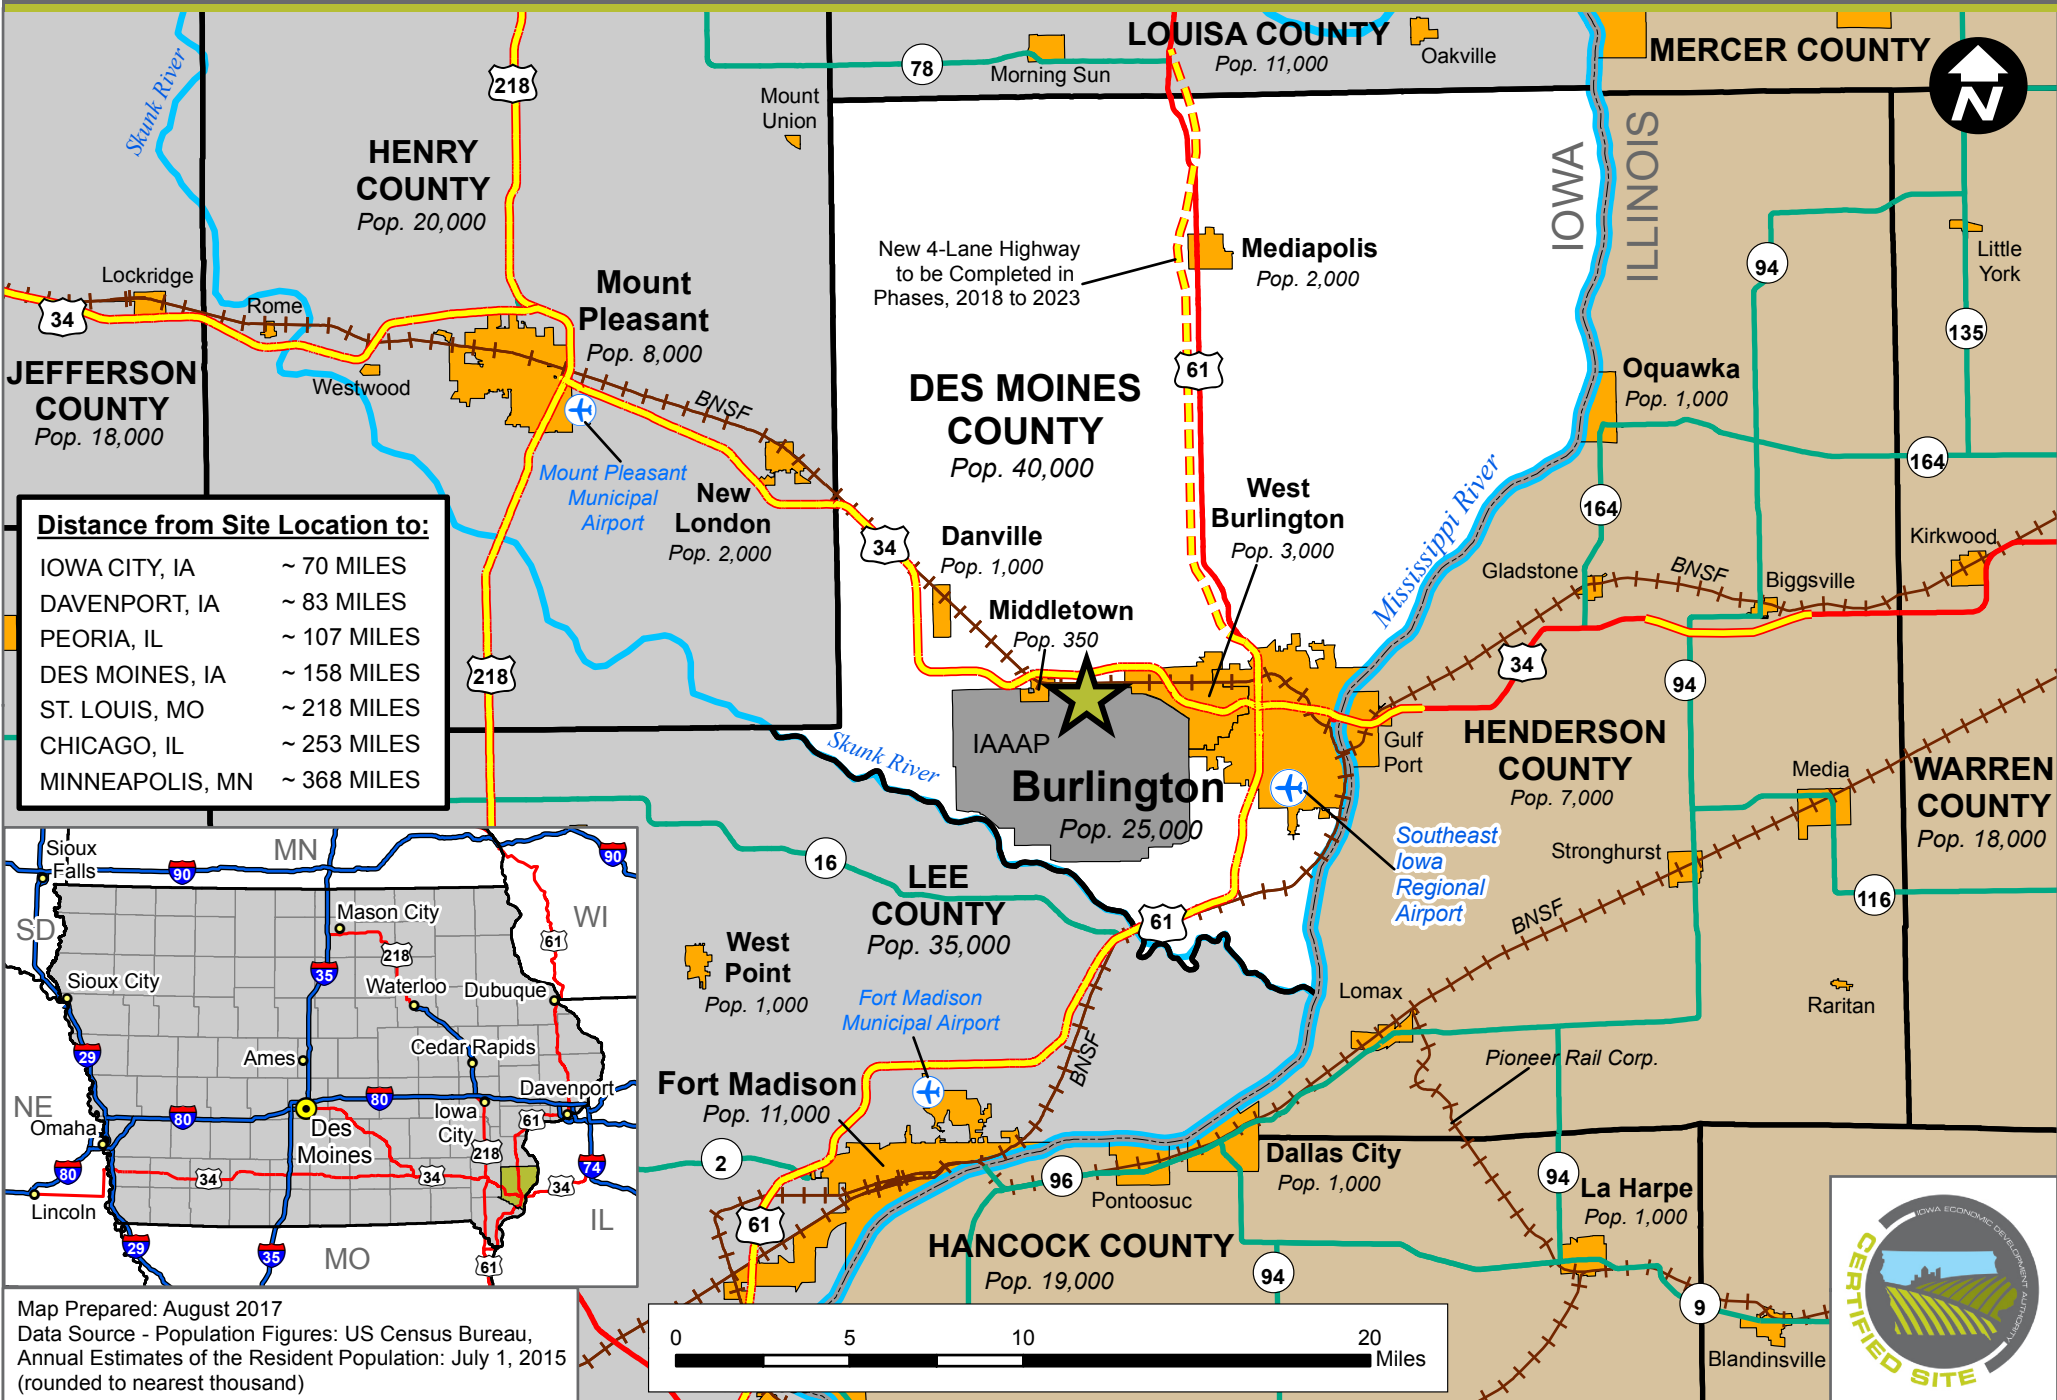

# COMMERCE CENTER OF SOUTHEAST IOWA, PHASE 1

## MIDDLETOWN, IOWA - GENERAL LOCATION MAP (152.9 ACRES)

County	Population
Henry County	20,000
Jefferson County	18,000
Des Moines County	40,000
Lee County	35,000
Hancock County	19,000
Henderson County	7,000
Warren County	18,000
Louisia County	11,000
Fort Madison	11,000
Burlington	25,000
Mount Pleasant	8,000
West Burlington	3,000
Mediapolis	2,000
New London	2,000
Danville	1,000
Middletown	350
West Point	1,000
Fort Madison	11,000
Dallas City	1,000
La Harpe	1,000
Westwood	-
Rome	-
Lockridge	-
Mount Union	-
Morning Sun	-
Oakville	-
Little York	-
Oquawka	1,000
Gladstone	-
Biggsville	-
Kirkwood	-
Media	-
Stronghurst	-
Raritan	-
Lomax	-
Pontoosuc	-
Blandinsville	-