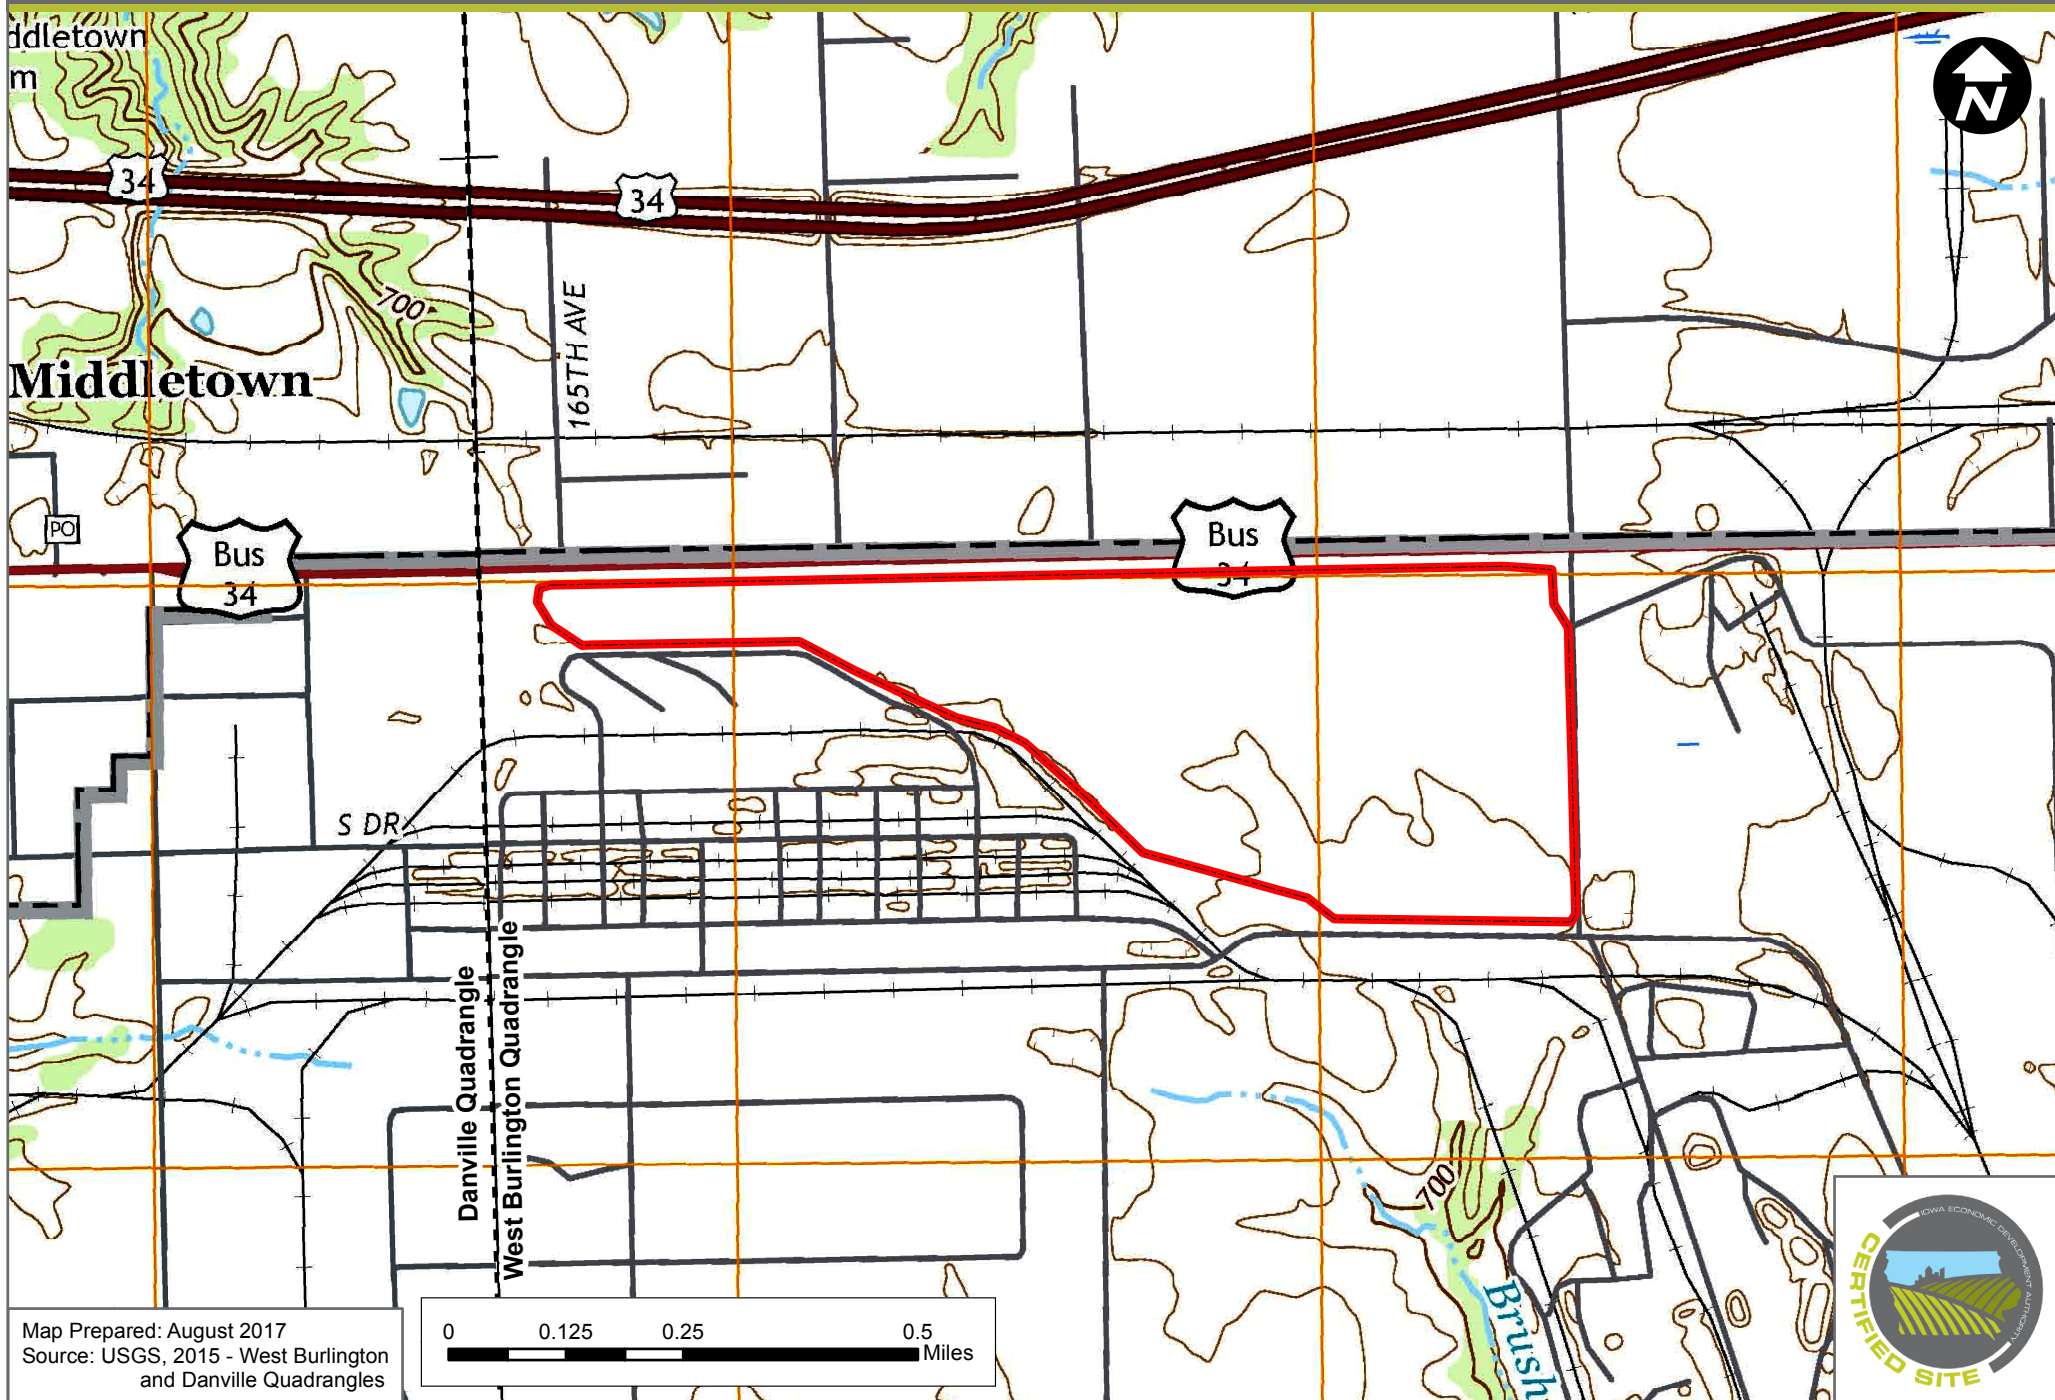

COMMERCE CENTER OF SOUTHEAST IOWA, PHASE 1

MIDDLETOWN, IOWA - USGS QUADRANGLE MAP (152.9 ACRES)

Map Prepared: August 2017
Source: USGS, 2015 - West Burlington
and Danville Quadrangles